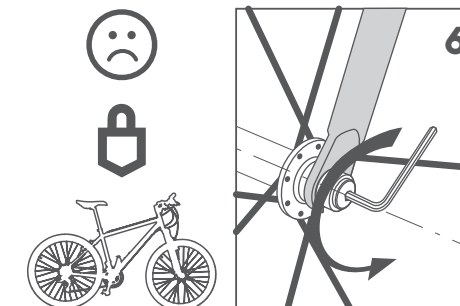

IXOW

GEAR UP

www.ixow.com

IXOW
GEAR UP

Service Card

➤ 1

➤ 2

ref : not-WG-05-17

3

IXOW

GEAR UP

3 benefits with your Service Card

wheelguard®

∴ KEYCODE

4

5

5-7 N/m

IXOW

GEAR UP

2 benefits with your Service Card

wheelguard®

⇄ GRAVITY

YES

NO

YES

4

5

5-7 N/m

6

7

☹

☺

🔒