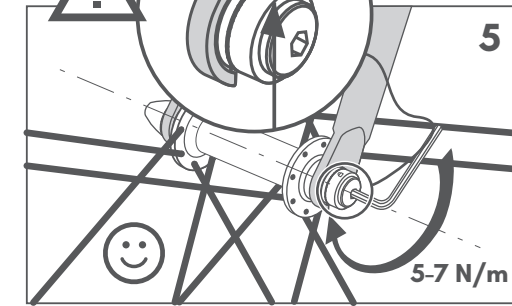

IXOW

GEAR UP

www.ixow.com

IXOW
GEAR UP

Service Card

➤ 1

➤ 2

ref : not-WG-05-17

3

IXOW

GEAR UP

3 benefits with your Service Card

wheelguard®

∴ KEYCODE

4

5

5-7 N/m

IXOW

GEAR UP

2 benefits with your Service Card

wheelguard®

⇄ GRAVITY

YES

NO

YES

4

5

5-7 N/m

6

7

☹

☺

🔒