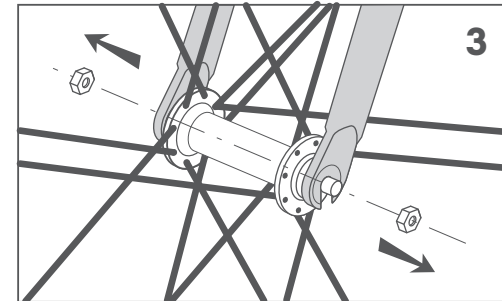

➤ 1
➤ 2

3

IXOW

GEAR UP

wheelguard®

KEYCODE NUTS