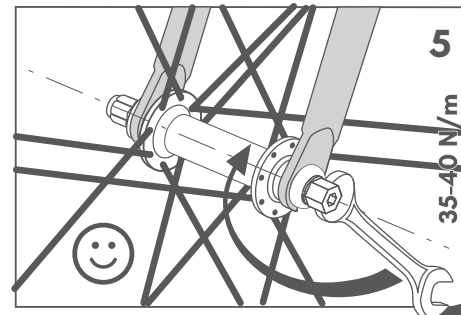

5

35-40 N/m

IXOW

GEAR UP

wheelguard®

GRAVITY NUTS

2 benefits with your Service Card