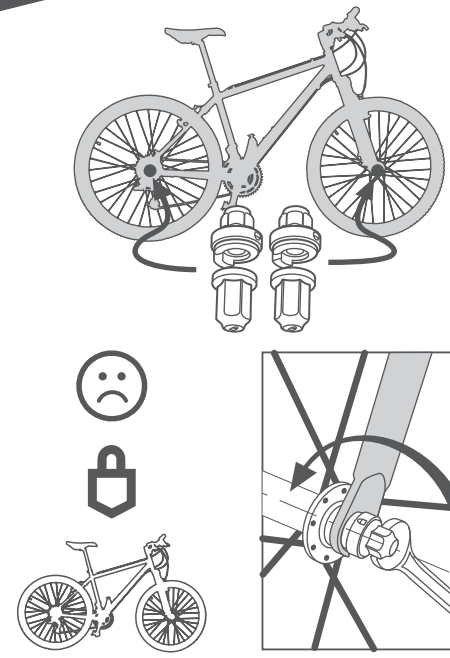

IXOW

GEAR UP

www.ixow.com

➤ 1
➤ 2

3

IXOW

GEAR UP

wheelguard®

KEYCODE NUTS

4

5

35-40 N/m

IXOW

GEAR UP

wheelguard®

GRAVITY NUTS

2 benefits with your Service Card

4

7

5

35-40 N/m