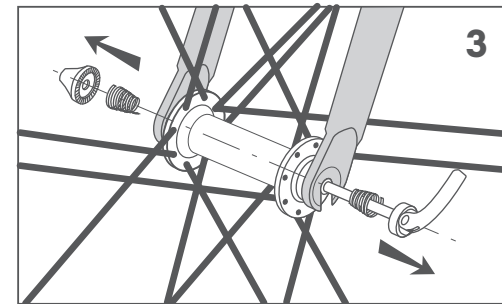

IXOW

GEAR UP

www.ixow.com

IXOW
GEAR UP

Service Card

➤ 1

➤ 2

ref : not-WG-05-17

3

IXOW

GEAR UP

3 benefits with your Service Card

wheelguard®

∴ KEYCODE