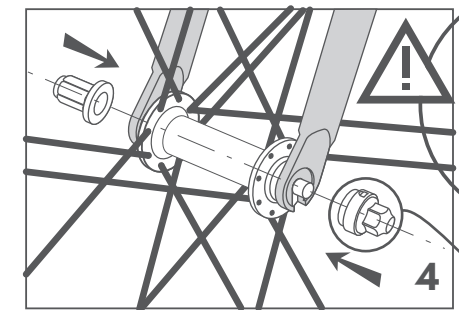

IXOW

GEAR UP

www.ixow.com

➤ 1
➤ 2

3

IXOW

GEAR UP

wheelguard®

KEYCODE NUTS

4

5

35-40 N/m

IXOW

GEAR UP

wheelguard®

GRAVITY NUTS

2 benefits with your Service Card

4

7

5

35-40 N/m