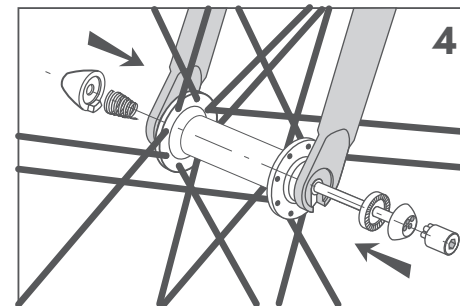

IXOW

GEAR UP

www.ixow.com

IXOW
GEAR UP

Service Card

➤ 1

➤ 2

ref : not-WG-05-17

3

IXOW

GEAR UP

3 benefits with your Service Card

wheelguard®

∴ KEYCODE

4

5

5-7 N/m

IXOW

GEAR UP

2 benefits with your Service Card

wheelguard®

⇄ GRAVITY

YES

NO

YES

4

5

5-7 N/m

6

7

☹

☺

🔒