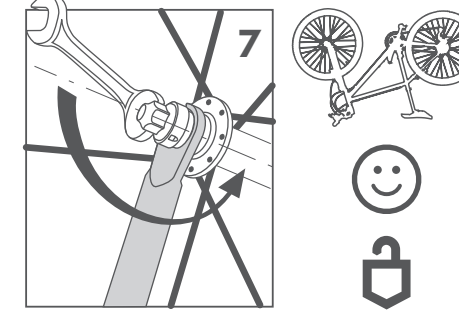

IXOW

GEAR UP

www.ixow.com

➤ 1
➤ 2

3

IXOW

GEAR UP

wheelguard®

KEYCODE NUTS

4

5

35-40 N/m

IXOW

GEAR UP

wheelguard®

GRAVITY NUTS

2 benefits with your Service Card

4

7

5

35-40 N/m