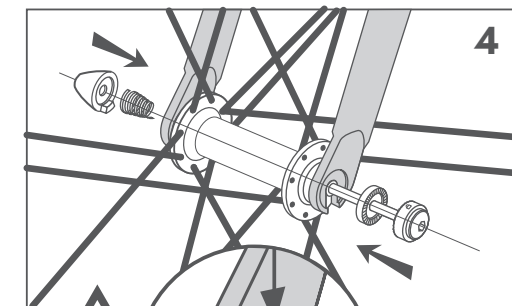

IXOW

GEAR UP

www.ixow.com

IXOW
GEAR UP

Service Card

➤ 1

➤ 2

ref : not-WG-05-17

3

IXOW

GEAR UP

3 benefits with your Service Card

wheelguard®

∴ KEYCODE

4

5

5-7 N/m

IXOW

GEAR UP

2 benefits with your Service Card

wheelguard®

⇄ GRAVITY

YES

NO

YES

4

5

5-7 N/m

6

7

☹

☺

🔒