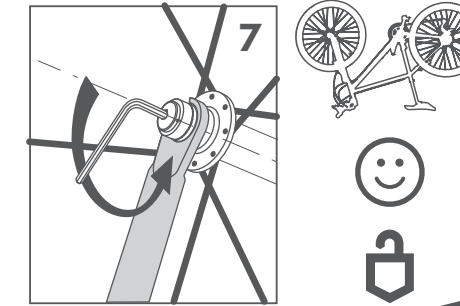

IXOW

GEAR UP

www.ixow.com

IXOW
GEAR UP

Service Card

➤ 1

➤ 2

ref : not-WG-05-17

3

IXOW

GEAR UP

3 benefits with your Service Card

wheelguard®

∴ KEYCODE

4

5

5-7 N/m

IXOW

GEAR UP

2 benefits with your Service Card

wheelguard®

⇄ GRAVITY

YES

NO

YES

4

5

5-7 N/m

6

7

☹

☺

🔒