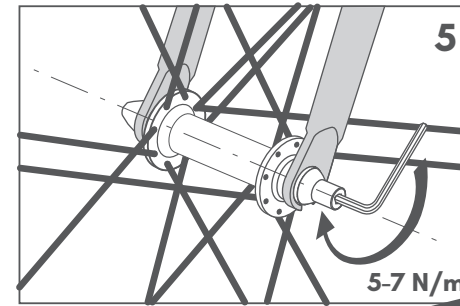

5

5-7 N/m

IXOW

GEAR UP

2 benefits with your Service Card

wheelguard®

⇄ GRAVITY