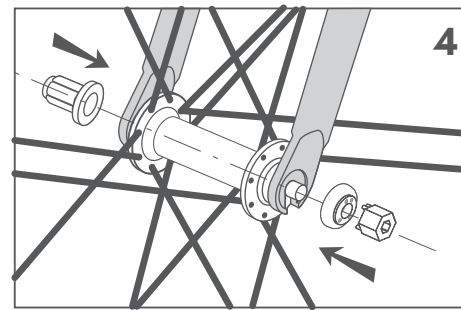

wheelguard®

KEYCODE NUTS

4

5

35-40 N/m

IXOW

GEAR UP

wheelguard®