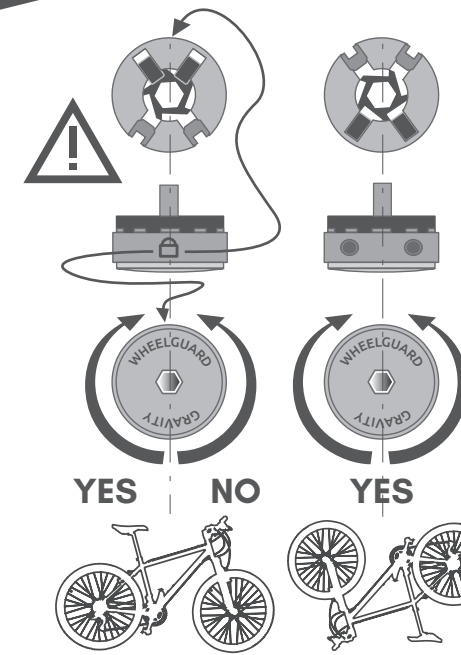

5-7 N/m

IXOW

GEAR UP

2 benefits with your Service Card

wheelguard®

⇄ GRAVITY

YES

NO